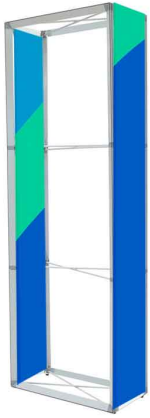

Display Dimensions: 30.5 " W x 88.75" H x 14.5" D

Graphic Dimensions: 30.5" W x 88" H

Frame Shipping Weight: 26 lbs (including graphics)

Frame Shipping Dimensions: 34" L x 14" W x 9" H

Ladder Light Shipping Weight: 8 lbs

Material:

- 6 oz. Premium Backlit Fabric
- Aluminum Frame

Size and Weight:

- Display Size: 118.1"W x 88.6"H x 17"D
- Graphic Size: Design Templates
- Weight: 31 lbs (each box, 2 boxes total)
- Package Size: 57"W x 13.5"H x 7.5"D (box1) and 48.5"W x 13.5"H x 7.5"D (box2)

Turnaround:

- Standard 2 Business Days Turnaround

SKU: 7709-FS-B

POPOP WALL . BACKLIT . 2.5 X 7.5 FT . SIDE GRAPHICS

Includes:

- (2) 2.5ft x 7.5ft backlit graphics
- (2) End Caps (Non-Printed)

Display Dimensions: 30.5 " W x 88.75" H x 14.5" D