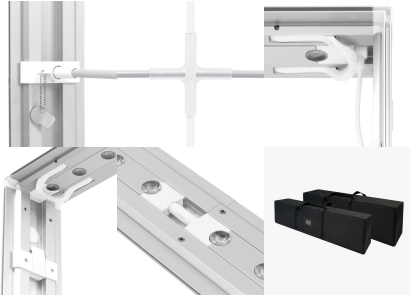

Turnaround:

- Standard 1 Business Days Turnaround

SKU: 7709-FS-B-1