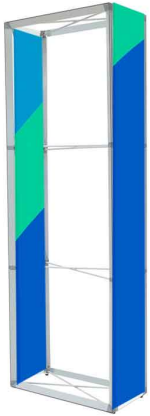

Display Dimensions: 30.5 " W x 88.75" H x 14.5" D

Graphic Dimensions: 30.5" W x 88" H

Frame Shipping Weight: 26 lbs (including graphics)

Frame Shipping Dimensions: 34" L x 14" W x 9" H

Ladder Light Shipping Weight: 8 lbs

Turnaround:

- Standard 2 Business Days Turnaround

SKU: 7709-FS-B

POPOP WALL . BACKLIT . 2.5 X 7.5 FT . SIDE GRAPHICS

Includes:

- (2) 2.5ft x 7.5ft backlit graphics
- (2) End Caps (Non-Printed)

Display Dimensions: 30.5 " W x 88.75" H x 14.5" D

Graphic Dimensions: 30.5" W x 88" H

SKU: 2139-FS-WES-2-1-1-1

POPOP WALL . BACKLIT . 2.5 X 7.5 FT . FULL SET

Includes:

- (1) Pop Up Frame
- (4) 1-Section Channel Bars
- (4) 3-Section Channel Bars
- (1) Channel Bar Bag
- (1) Carry Bag (for frame)
- (3) Ladder Light Sets
- (1) Travel Bag for Ladder Lights
- (1) Transformer
- (1) Transformer Power Cord
- (2) 2.5ft x 7.5ft backlit graphics
- (2) End Caps (Non-Printed)
- * *Printed End Caps are also available*