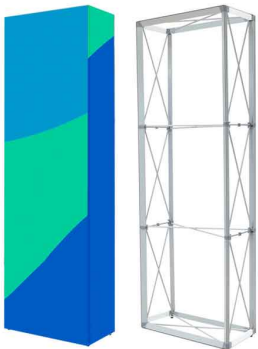

Material:

- 6 oz. Premium Backlit Fabric
- Aluminum Frame

Size and Weight:

- Display Size: 118.1"W x 88.6"H x 17"D
- Graphic Size: Design Templates
- Weight: 31 lbs (each box, 2 boxes total)
- Package Size: 57"W x 13.5"H x 7.5"D (box1) and 48.5"W x 13.5"H x 7.5"D (box2)

Turnaround:

- Standard 2 Business Days Turnaround

SKU: 7709-FS-B

POPOP WALL . BACKLIT . 2.5 X 7.5 FT . SIDE GRAPHICS

Includes:

- (2) 2.5ft x 7.5ft backlit graphics
- (2) End Caps (Non-Printed)

Display Dimensions: 30.5 " W x 88.75" H x 14.5" D

Graphic Dimensions: 30.5" W x 88" H

SKU: 2139-FS-WES-2-1-1-1

POPOP WALL . BACKLIT . 2.5 X 7.5 FT . FULL SET

Includes:

- (1) Pop Up Frame
- (4) 1-Section Channel Bars
- (4) 3-Section Channel Bars
- (1) Channel Bar Bag
- (1) Carry Bag (for frame)
- (3) Ladder Light Sets
- (1) Travel Bag for Ladder Lights
- (1) Transformer
- (1) Transformer Power Cord
- (2) 2.5ft x 7.5ft backlit graphics
- (2) End Caps (Non-Printed)
- * *Printed End Caps are also available*

Display Dimensions: 30.5 " W x 88.75" H x 14.5" D

Graphic Dimensions: 30.5" W x 88" H

Frame Shipping Weight: 26 lbs (including graphics)

Frame Shipping Dimensions: 34" L x 14" W x 9" H

Ladder Light Shipping Weight: 8 lbs