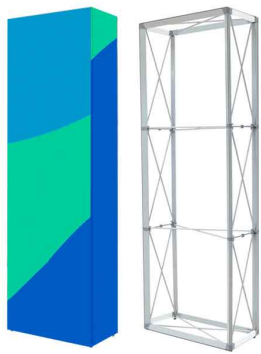

Material:

- 6 oz. Premium Backlit Fabric
- Aluminum Frame

Size and Weight:

- Display Size: 118.1"W x 88.6"H x 17"D
- Graphic Size: Design Templates
- Weight: 31 lbs (each box, 2 boxes total)
- Package Size: 57"W x 13.5"H x 7.5"D (box1) and 48.5"W x 13.5"H x 7.5"D (box2)

Turnaround:

- Standard 1 Business Days Turnaround

SKU: 7702-FS-SEG

Full Set

POPOP WALL . BACKLIT . 2.5 X 7.5 FT . ALL SIDES (GRAPHICS ONLY)

Includes:

- (1) Pop Up Frame
- (4) 1-Section Channel Bars
- (4) 3-Section Channel Bars
- (1) Channel Bar Bag
- (1) Carry Bag (for frame)
- (3) Ladder Light Sets
- (1) Travel Bag for Ladder Lights
- (1) Transformer
- (1) Transformer Power Cord
- (2) 2.5ft x 7.5ft backlit graphics
- (2) End Caps (Non-Printed)
- * *Printed End Caps are also available*

Display Dimensions: 30.5 " W x 88.75" H x 14.5" D

Graphic Dimensions: 30.5" W x 88" H

Frame Shipping Weight: 26 lbs (including graphics)

Frame Shipping Dimensions: 34" L x 14" W x 9" H

Ladder Light Shipping Weight: 8 lbs

Ladder Light Shipping Dims: 7.5" L x 5.5" W x 30.5" H

SKU: 2139-FS-WES-2-1-1-3

Full Set

EDGE . BACKLIT . BACKDROP . SINGLE SIDED . 10FT

Includes:

- **Features:**
 - (1) High resolution UV printed
 - UV safe that will last for years
 - Blackout Fabric included for Single Sided option