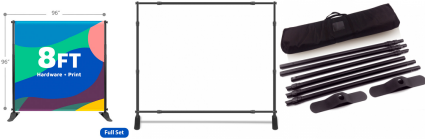

TABLE OF CONTENTS

Basic Backdrop . Full Set 2

BASIC BACKDROP . FULL SET

FREE Shipping on ALL PRODUCTS

BASIC . BACKDROP . 8FT . (FABRIC PRINT + HARDWARE)

Turnaround:

- Standard 1 Business Day Turnaround

Features:

- Graphic Size 96"x90"
- Digitally printed at 720 x 720 resolution
- Dye sublimation
- Scratch resistant
- Washable
- Curl-free edge
- Easy to install & replace graphic
- Indoor Display
- Adjustable Range: Width 69" - 129" / Height 36" - 102"

SKU: 5404-FS-2-1

Full Set

BASIC . BACKDROP . 9FT . (FABRIC PRINT + HARDWARE)

Turnaround:

- Standard 1 Business Day Turnaround

Features:

- Digitally printed at 720 x 720 resolution
- Dye sublimation
- Scratch resistant
- Washable
- Curl-free edge
- Easy to install & replace graphic
- Indoor Display
- Adjustable Range: Width 69"- 129" / Height 36"- 102"

SKU: 5112-FS-1

BASIC . BACKDROP . 10FT . (FABRIC PRINT + HARDWARE)

Turnaround:

- Standard 1 Business Day Turnaround

Features:

- Digitally printed at 720 x 720 resolution
- Dye sublimation
- Scratch resistant
- Washable
- Curl-free edge
- Easy to install & replace graphic
- Indoor Display
- Adjustable Range: Width 69"- 129" / Height 36"- 102"