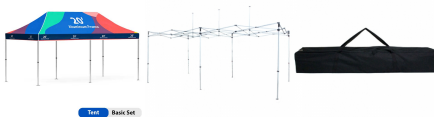

- Standard 4 Business Days Turnaround

Includes:

- (1) Frame w/ Pre-Installed Graphic
- (1) Black Nylon Carry Bag

Features:

- **Display Size:** 232"W x 135"H x 118.75"D
- **Template Size:** 232"W x 89"H
- **Shipping Dimensions:** 17"L x 10"W x 62"H
- **Shipping Weight:** 84 lbs

Reinforcement Strips Canopy (Trim):

- White

SKU: 1303-2

Tent Basic Set

Tent Basic Set

20FT . TENT . (ALUMINUM FRAME+ CANOPY + BACKWALL)

Backwall Combo

Turnaround:

- Standard 4 Business Days Turnaround

Includes:

- (1) Frame w/ Pre-Installed Graphic
- (1) Black Nylon Carry Bag
- (2) Back wall Single-Sided

Features:

- **Display Size:** 232"W x 135"H x 118.75"D
- **Template Size:** 232"W x 89"H
- **Shipping Dimensions:** 17"L x 10"W x 62"H
- **Shipping Weight:** 84 lbs