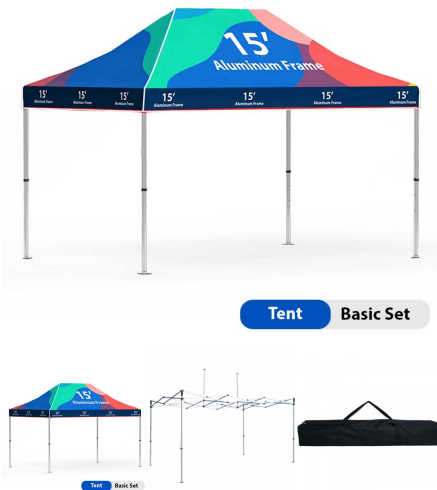

Features:

- **Wind Speed Rating:** 20-28 mph
- **Shipping Weight:** 59 lbs
- **Front Template Size:** 118.75"W x 91.25"H
- **Material:** Dye Sub Tent Fabric

Finishing:

- Pole pocket added to top of banner
- Hemmed around side and bottom edges
- Grommets added to vertical edge of banner
- Available in White trim color only

Download Instructions [Template](#)

SKU: 8883

15FT . TENT . (CANOPY + ALUMINUM FRAME)

Turnaround:

- Standard 4 Business Days Turnaround

Includes:

- (1) Frame w/ Pre-Installed Graphic
- (1) Black Nylon Carry Bag

Features:

- **Display Size:** 176"W x 135"H x 118.75"D
- **Template Size:** 176"W x 87"H
- **Shipping Dimensions:** 13"L x 10"W x 62"H
- **Shipping Weight:** 56 lbs

Reinforcement Strips Canopy (Trim):

- White
 - Black
- (Please Add Color to the Notes during checkout)

SKU: 3646

20FT . TENT . (CANOPY + ALUMINUM FRAME)

Turnaround:

- Standard 4 Business Days Turnaround

Includes:

- (1) Frame w/ Pre-Installed Graphic
- (1) Black Nylon Carry Bag

Features:

- **Display Size:** 232"W x 135"H x 118.75"D
- **Template Size:** 232"W x 89"H
- **Shipping Dimensions:** 17"L x 10"W x 62"H
- **Shipping Weight:** 84 lbs