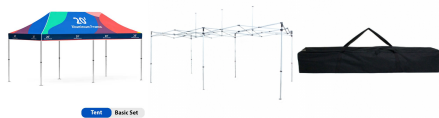

Tent Basic Set

Tent Basic Set