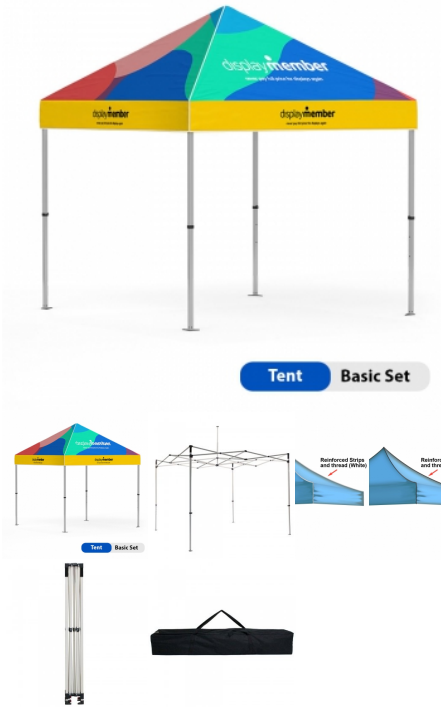

Features:

- **Wind Speed Rating:** 20-28 mph
- **Shipping Weight:** 59 lbs
- **Front Template Size:** 118.75"W x 91.25"H
- **Material:** Dye Sub Tent Fabric

Finishing:

- Pole pocket added to top of banner
- Hemmed around side and bottom edges
- Grommets added to vertical edge of banner
- Available in White trim color only

Download Canopy Artwork [Template](#)

Click [here to check other Custom Event Pop Up Canopy Tent](#)

SKU: 1469-2

EVENT TENT 5'X5' - FULL COLOR

Wind Speed Rating

20-28 mph

Features:

- Square Legs have a 32mm girth
- Steel construction weighs 39 lbs

- Water Resistant
- Vivid Colors

- High quality gloss finish
- UV Fabri

Finished Graphic Size

62" w x 51" h (per side)

Finishing:

- Pole pocket added to top of banner
- Hemmed around side and bottom edges
- Grommets added to vertical edge of banner

Features:

- **Display Size:** 176"W x 135"H x 118.75"D
- **Template Size:** 176"W x 87"H
- **Shipping Dimensions:** 13"L x 10"W x 62"H
- **Shipping Weight:** 56 lbs

Reinforcement Strips Canopy (Trim):

- White
 - Black
- (Please Add Color to the Notes during checkout)