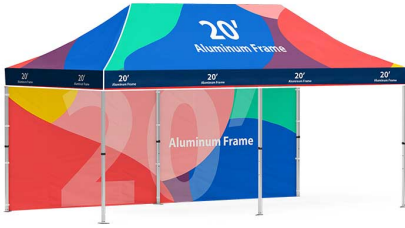

- Standard 4 Business Days Turnaround

Includes:

- (1) Frame w/ Pre-Installed Graphic
- (1) Black Nylon Carry Bag

Features:

- **Display Size:** 232"W x 135"H x 118.75"D
- **Template Size:** 232"W x 89"H
- **Shipping Dimensions:** 17"L x 10"W x 62"H
- **Shipping Weight:** 84 lbs

Reinforcement Strips Canopy (Trim):

- White

SKU: 1303-2

Tent Basic Set

Tent Basic Set

20FT . TENT . (ALUMINUM FRAME+ CANOPY + BACKWALL)

Backwall Combo

Turnaround:

- Standard 4 Business Days Turnaround

Includes:

- (1) Frame w/ Pre-Installed Graphic
- (1) Black Nylon Carry Bag
- (2) Back wall Single-Sided

Features:

- **Display Size:** 232"W x 135"H x 118.75"D
- **Template Size:** 232"W x 89"H
- **Shipping Dimensions:** 17"L x 10"W x 62"H
- **Shipping Weight:** 84 lbs

Backwall Features:

- **Graphic Dimensions:** 172.5" x 82.5"
- **Graphic Material:** Dye Sub Tent Fabric
- **Wind Speed Rating:** 20-28 mph
- **Shipping Weights:** 8 lbs
- **Shipping Dimensions:** 16" L x 13.5" W Poly bag
- **Warranty:** One (1) year on Graphic