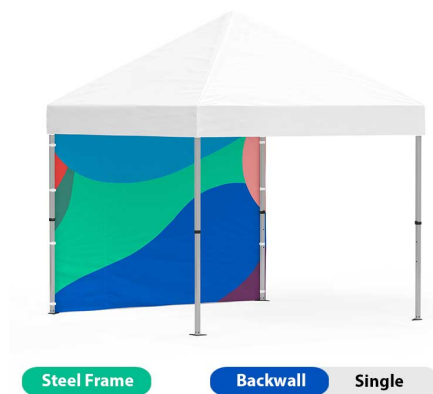

Includes:

- (1) Back Wall Single-Sided

Features:

- **Graphic Dimensions:** 115" x 82.5"
- **Graphic Material:** Dye Sub Tent Fabric
- **Wind Speed Rating:** 20-28 mph
- **Shipping Weights:** 5 lbs
- **Shipping Dimensions:** 16" L x 13.5" W Poly bag
- **Warranty:** One (1) year on Graphic

Reinforcement Strips (Trim):

- White
- Black
(Please Add Color to the Notes during checkout)

SKU: 7012

INDEX

1

- 10FT . Steel Frame . Backwall . Single Sided 7
- 10FT . Tent . No Hardware . Full Graphic Combo 1
- 10FT . Tent . Steel Frame . (Backwall Only - Double) 3
- 10FT . Tent . Steel Frame . Backwall Combo 6
- 10FT . Tent . Steel Frame . Basic Set 7
- 10FT . Tent . Steel Frame . Canopy Only 2
- 10FT . Tent . Steel Frame . Double . Sidewalls w/Rails (2) 4
- 10FT . Tent . Steel Frame . Full Combo 5
- 10FT . Tent . Steel Frame . Single . Sidewalls w/Rails (2) 2