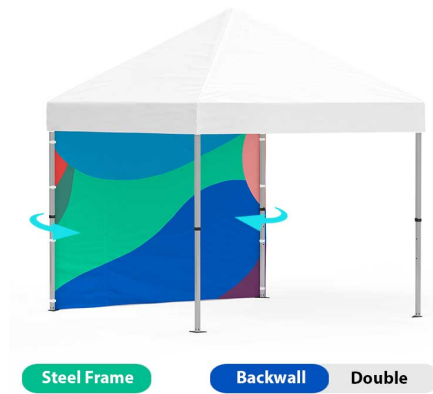

10FT . TENT . STEEL FRAME . (BACKWALL ONLY - DOUBLE)

Includes:

- (1) Back Wall Double-Sided

Features:

- **Graphic Dimensions:** 115" x 82.5"
- **Graphic Material:** Dye Sub Tent Fabric
- **Wind Speed Rating:** 20-28 mph
- **Shipping Weights:** 15 lbs
- **Shipping Dimensions:** 16" L x 13.5" W Poly bag
- **Warranty:** One (1) year on Graphic

Reinforcement Strips (Trim):

1. White
   - Black
2. (Please Add Color to the Notes during checkout)

SKU: 7012-1