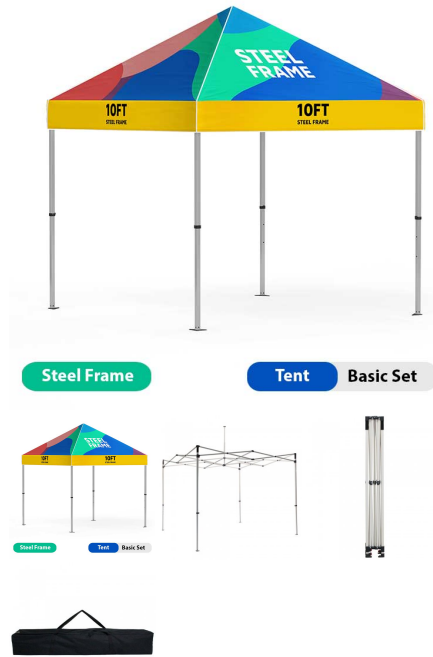

10FT . TENT . STEEL FRAME . BASIC SET

Turnaround:

- Standard 3 Business Days Turnaround

Graphic Package Includes:

- (1) Steel Frame
- (1) Black Nylon Bag
- (1) Custom Dye Sub Canopy

Features:

- **Wind Speed Rating:** 20-28 mph
- **Shipping Weight:** 59 lbs
- **Front Template Size:** 118.75"W x 91.25"H
- **Material:** Dye Sub Tent Fabric

Finishing:

- Pole pocket added to top of banner
- Hemmed around side and bottom edges
- Grommets added to vertical edge of banner

Reinforcement Strips (Trim):

- White Only

SKU: 1469