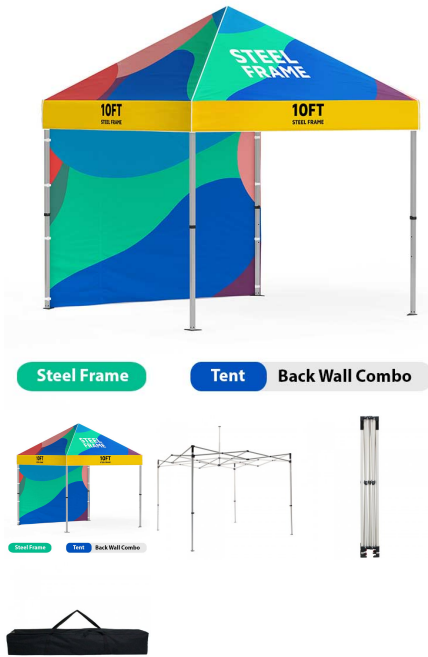

10FT . TENT . STEEL FRAME . BACKWALL COMBO

Turnaround:

- Standard 3 Business Days Turnaround

Graphic Package Includes:

- (1) Steel Frame
- (1) Black Nylon Bag
- (1) Custom Dye Sub Canopy
- (1) Backwall 118.5" x 87.75"

Features:

- **Wind Speed Rating:** 20-28 mph
- **Shipping Weight:** 59 lbs
- **Front Template Size:** 118.75"W x 91.25"H
- **Material:** Dye Sub Tent Fabric

Finishing:

- Pole pocket added to top of banner
- Hemmed around side and bottom edges
- Grommets added to vertical edge of banner
- Available in White trim color only
- **Available at:** Pacific Fulfillment Center (In-Store Pickup Unavailable)

Reinforcement Strips (Trim):

1. White
   - Black
2. (Please Add Color to the Notes during checkout)

SKU: 7246