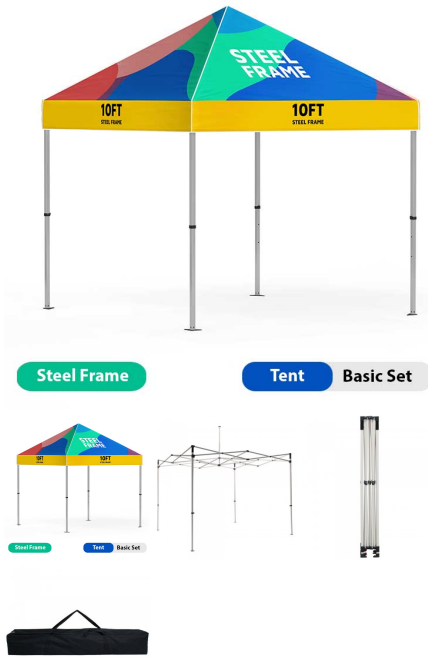

10FT . TENT . STEEL FRAME . BASIC SET

Turnaround:

- Standard 3 Business Days Turnaround

Graphic Package Includes:

- (1) Steel Frame
- (1) Black Nylon Bag
- (1) Custom Dye Sub Canopy

Features:

- **Wind Speed Rating:** 20-28 mph
- **Shipping Weight:** 59 lbs
- **Front Template Size:** 118.75"W x 91.25"H
- **Material:** Dye Sub Tent Fabric

Finishing:

- Pole pocket added to top of banner
- Hemmed around side and bottom edges
- Grommets added to vertical edge of banner

Reinforcement Strips (Trim):

- White Only

SKU: 1469

10FT . STEEL FRAME . BACKWALL . SINGLE SIDED

Includes:

- (1) Back Wall Single-Sided

Features:

- **Graphic Dimensions:** 115" x 82.5"
- **Graphic Material:** Dye Sub Tent Fabric
- **Wind Speed Rating:** 20-28 mph
- **Shipping Weights:** 5 lbs
- **Shipping Dimensions:** 16" L x 13.5" W Poly bag
- **Warranty:** One (1) year on Graphic

Reinforcement Strips (Trim):

- White
- Black
  (Please Add Color to the Notes during checkout)

SKU: 7012