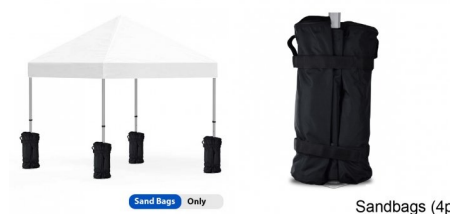

SKU: 1469-2

10FT . TENT . STEEL FRAME . DOUBLE . SIDEWALLS W/RAILS (2)

Turnaround:

- Standard 3 Business Days Turnaround

Includes:

- (2) Half Wall Double-Sided Print
- (2) Steel Rail

Features:

- **Graphic Dimensions:** 114.5" x 41"
- **Graphic Material:** Dye Sub Tent Fabric
- **Rail Construction:** Steel
- **Wind Speed Rating:** 20-28 mph
- **Shipping Weights:** 9 lbs
- **Shipping Dimensions:** 57.5" L x 5.75" W x 3" H
- **Warranty:** Lifetime on frame , One (1) year on Graphic

Reinforcement Strips (Trim):

- White
- Black
  (Please Add Color to the Notes during checkout)

SKU: 9966-1

EVENT TENT - SAND BAGS

About Product

Nylon sandbags allow you to add weight for stability in all conditions. Just fill sand or other ballast and use the velcro ties to secure the saddlebag construction to the hardware legs. Each set includes 1 bags, each bag has two sand compartments. Capable of holding 19lbs. of sand each for a total 76 lbs of tent stabilizing weight.

SKU: 4239