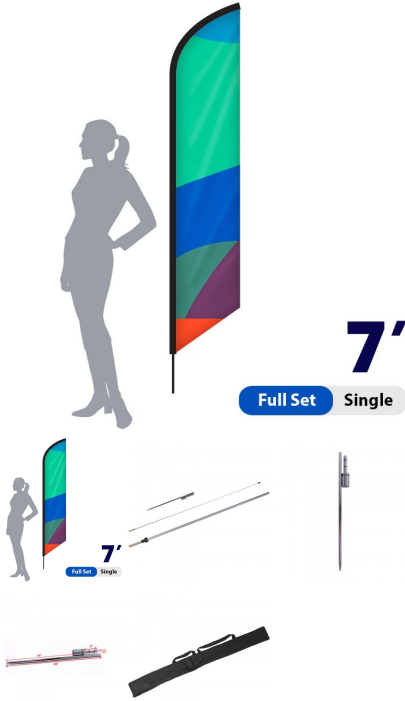

**Includes:**

- (1) Double-Sided Graphic Print
- (1) Pole #1
- (1) Pole #2
- (1) Pole #3
- (1) Pole #4
- (1) Spike Base
- (1) Carry Bag

**Features:**

- **Wind Speed Rating:** 18-23 mph
- **Graphic Dimensions:** 24.25"w x 140"h
- **Graphic Material:** Mesh Fabric
- **Print Process:** Dye-Sublimation
- **Warranty:** One (1) year on Graphic Banner; Lifetime on Hardware

**SKU:** 9083-D

**FEATHER FLAG . DOUBLE SIDED . 18FT . FULL SET**

**Turnaround:**

- Standard 1 Business Day Turnaround

**Material:**

4 oz. Polyester Flag Material  
 High Resolution Digitally Printed At 720 x 720  
 Dye Sublimation  
 Scratch Resistant  
 Washable

**Package includes:**

Hardware (ground stake to fit to your pole set)  
 Full Color Print

**SKU:** 9084-D