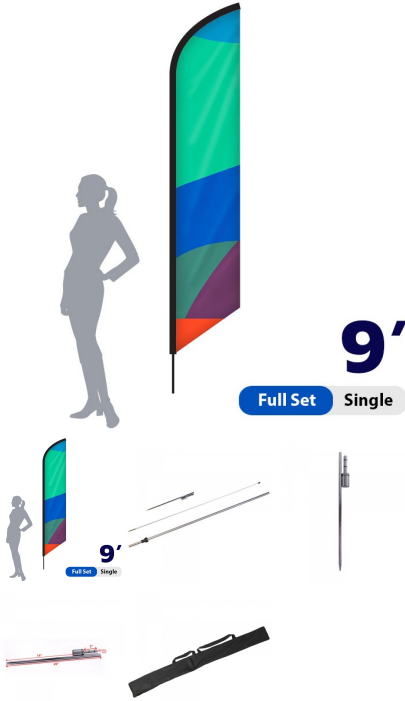

FEATHER FLAG . SINGLE SIDED . 9FT . FULL SET

Turnaround:

- Standard 1 Business Day Turnaround

Total Weight:

15 pounds

Shipping Dimensions:

12" x 2" x 2"

Material:

4 oz. Polyester Flag Material
High Resolution Digitally Printed At 720 x 720
Dye Sublimation
Scratch Resistant
Washable

Package includes:

Hardware (ground stake to fit to your pole set)
Full Color Print

SKU: 9081-S