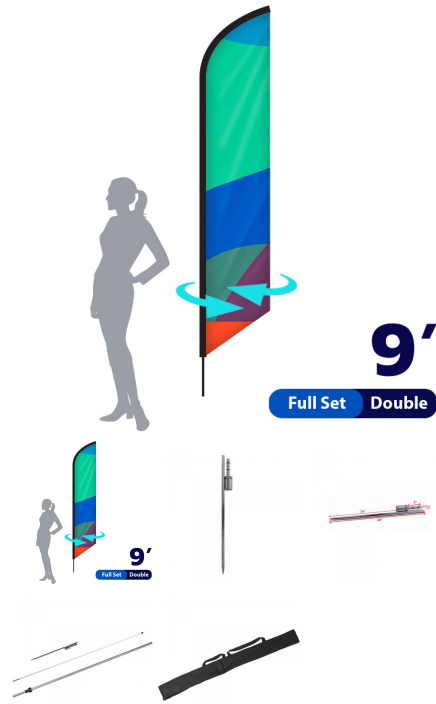

FEATHER FLAG . DOUBLE SIDED . 9FT . FULL SET

Turnaround:

- Standard 1 Business Day Turnaround

Total Weight:

15 pounds

Shipping Dimensions:

12" x 2" x 2"

Material:

4 oz. Polyester Flag Material
High Resolution Digitally Printed At 720 x 720
Dye Sublimation
Scratch Resistant
Washable

Package includes:

Hardware (ground stake to fit to your pole set)
Full Color Print

SKU: 9081-D