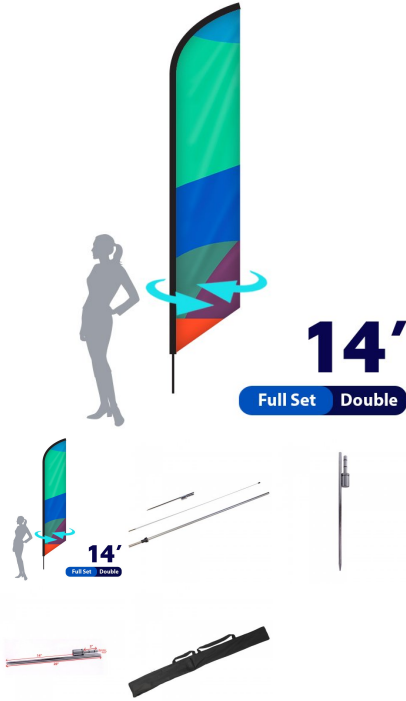

### Total Weight:

15 pounds

### Shipping Dimensions:

12" x 2" x 2"

### Package includes:

Hardware (ground stake to fit to your pole set)  
Full Color Print

**SKU:** 9082-S

**FEATHER FLAG . DOUBLE SIDED . 14FT . FULL SET**

**Turnaround:**

- Standard 2 Business Days Turnaround

**Includes:**

- (1) Double-Sided Graphic Print
- (1) Pole #1
- (1) Pole #2
- (1) Pole #3
- (1) Pole #4
- (1) Spike Base
- (1) Carry Bag

**Features:**

- **Wind Speed Rating:** 18-23 mph
- **Graphic Dimensions:** 24.25"w x 140"h
- **Graphic Material:** Mesh Fabric
- **Print Process:** Dye-Sublimation
- **Warranty:** One (1) year on Graphic Banner; Lifetime on Hardware