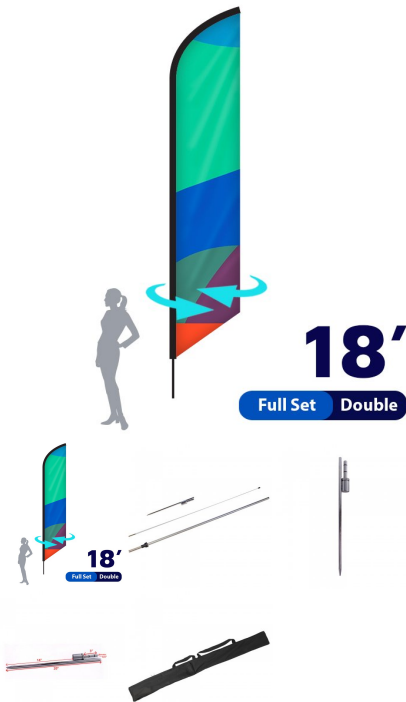

FEATHER FLAG . DOUBLE SIDED . 18FT . FULL SET

Turnaround:

- Standard 1 Business Day Turnaround

Material:

4 oz. Polyester Flag Material
High Resolution Digitally Printed At 720 x 720
Dye Sublimation
Scratch Resistant
Washable

Package includes:

Hardware (ground stake to fit to your pole set)
Full Color Print

SKU: 9084-D