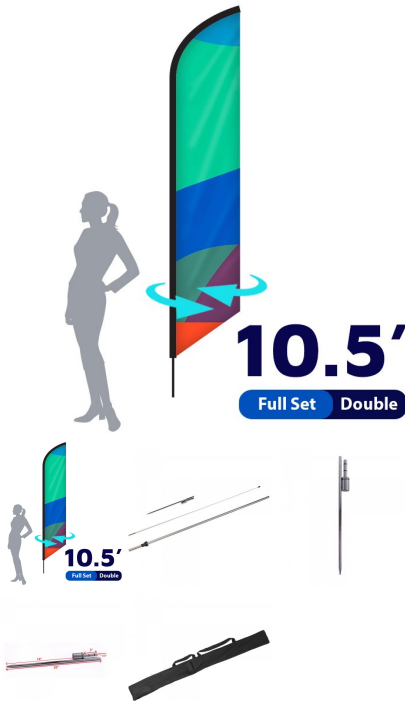

#### Package includes:

Hardware (ground stake to fit to your pole set)  
Full Color Print

SKU: 9084-S

**FEATHER FLAG . SINGLE SIDED . 9FT . FULL SET**

**Turnaround:**

- Standard 1 Business Day Turnaround

**Total Weight:**

Hardware (ground stake to fit to your pole set)  
Full Color Print

**SKU:** 9081-S

**FEATHER FLAG . DOUBLE SIDED . 10.5FT . FULL SET**

**Turnaround:**

- Standard 1 Business Days Turnaround

**Total Weight:**