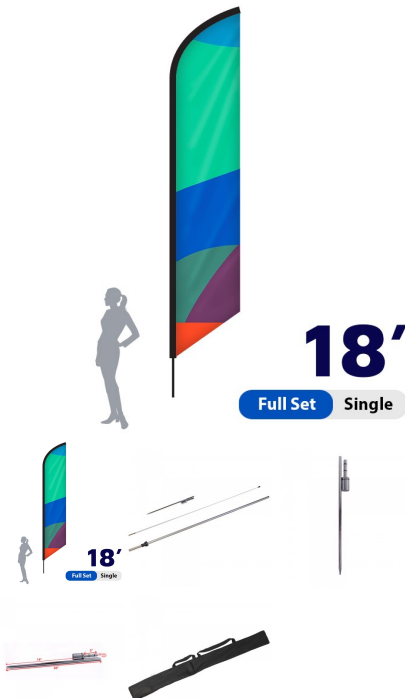

### FEATHER FLAG . SINGLE SIDED . 7FT . FULL SET

#### Features:

- **Template Size:** 20.5"w x 63.25"h
- **Wind Speed Rating:** 18 - 23 mph
- **Warranty:** One (1) year on hardware and graphics

SKU: 9080-S