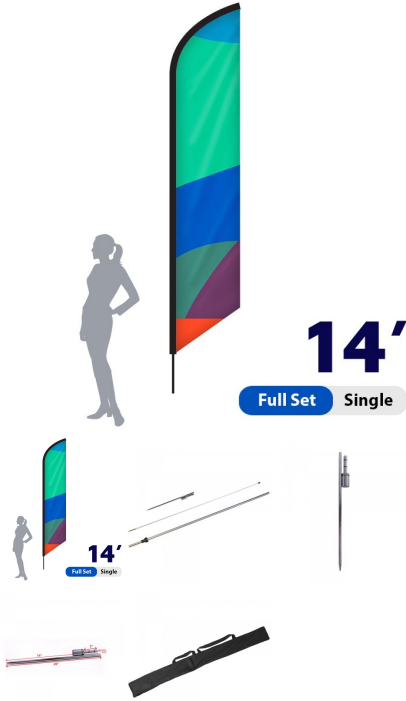

FEATHER FLAG . SINGLE SIDED . 14FT . FULL SET

Turnaround:

- Standard 2 Business Days Turnaround

Includes:

- (1) Single-Sided Graphic Print
- (1) Pole #1
- (1) Pole #2
- (1) Pole #3
- (1) Pole #4
- (1) Spike Base
- (1) Carry Bag

Features:

- **Wind Speed Rating:** 18-23 mph
- **Graphic Dimensions:** 24.25"w x 140"h
- **Graphic Material:** Mesh Fabric
- **Print Process:** Dye-Sublimation
- **Warranty:** One (1) year on Graphic Banner; Lifetime on Hardware

SKU: 9083-S