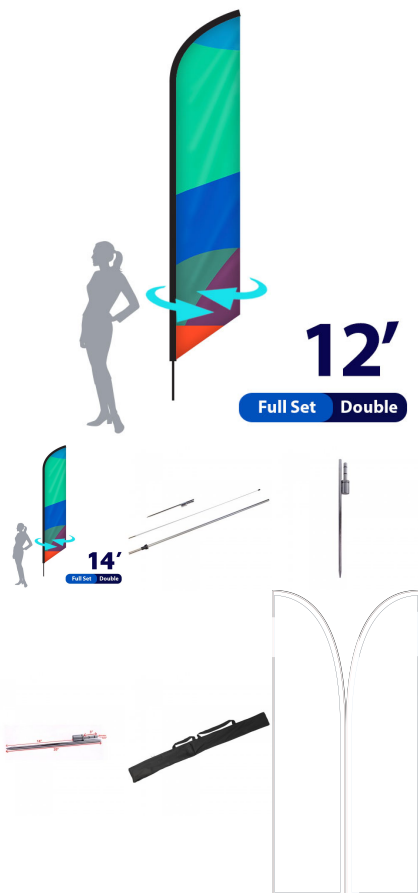

FEATHER FLAGS . FULL SET

FREE Shipping on ALL PRODUCTS

FEATHER FLAG . DOUBLE SIDED . 12FT . FULL SET

Turnaround:

- Standard 2 Business Days Turnaround

Includes:

- (1) Double-Sided Graphic Print
- (1) Pole #1
- (1) Pole #2
- (1) Pole #3
- (1) Pole #4
- (1) Spike Base
- (1) Carry Bag

Features:

- **Wind Speed Rating:** 18-23 mph
- **Graphic Dimensions:** 24.25"w x 140"h
- **Graphic Material:** Mesh Fabric
- **Print Process:** Dye-Sublimation
- **Warranty:** One (1) year on Graphic Banner; Lifetime on Hardware

SKU: 9083-D-2