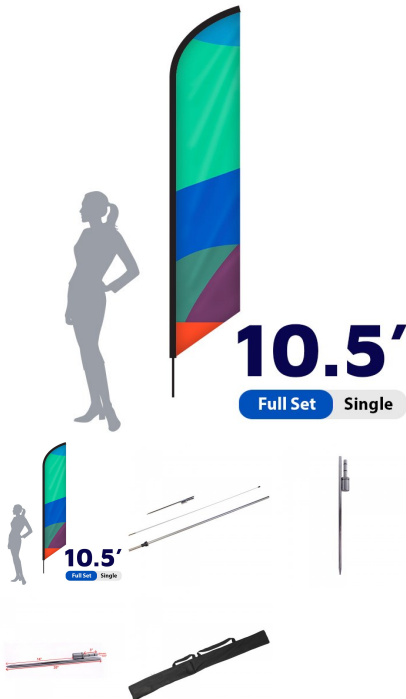

Package includes:

Hardware (ground stake to fit to your pole set)
Full Color Print

SKU: 9082-S