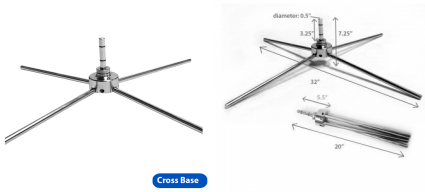

TABLE OF CONTENTS

Flag . Hardware 2

FLAG . HARDWARE

FLAG POLE - 13FT

Features:

- Flag Pole 13FT / Medium

SKU: 9083-S-2-1-2

GROUND STAKE

Features:

- Height: 25.6"
- Weight: 3.4 lbs
- Piece: 1
- Spinning: Yes

SKU: 9083-S-2-1

Ground Stake

Ground Stake

X-BASE . CHROMED STEEL

Features:

- Dimension: 27" x 27"
- Height: 9.25"
- Weight: 6.6 lbs
- Piece: 1
- Spinning: Yes

SKU: 9083-S-2

Cross Base

INDEX

F

Flag Pole - 13ft 1

G

Ground Stake 1

X