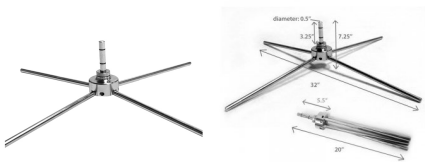

TABLE OF CONTENTS

Flag . Hardware 2

FLAG . HARDWARE

FLAG POLE SET

Features:

- Flag Pole 13FT / Medium

SKU: 9083-S-2-1-2

GROUND STAKE

Features:

- Height: 25.6"
- Weight: 3.4 lbs
- Piece: 1
- Spinning: Yes

SKU: 9083-S-2-1

Ground Stake

Ground Stake

X-BASE . CHROMED STEEL

Features:

- Dimension: 27" x 27"
- Height: 9.25"
- Weight: 6.6 lbs
- Piece: 1
- Spinning: Yes

Cross Base

Cross Base

INDEX

F

Flag Pole Set 1

G

Ground Stake 1

X