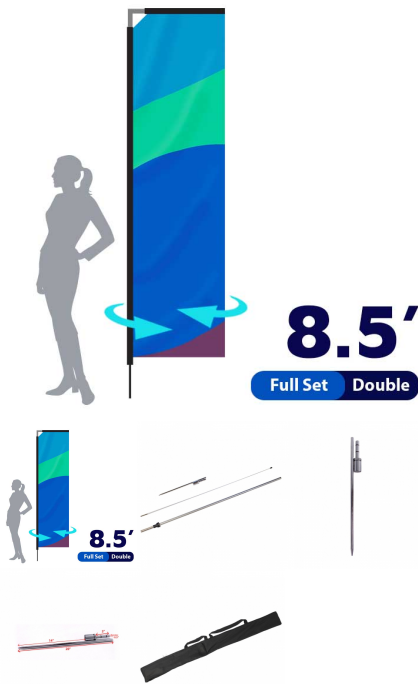

RECTANGLE FLAGS . FULL SET

FREE Shipping on ALL PRODUCTS

RECTANGLE FLAG . DOUBLE SIDED . 8.5FT . FULL SET

Turnaround:

- Standard 1 Business Day Turnaround

Material:

4 oz. Polyester Flag Material
High Resolution Digitally Printed At 720 x 720
Dye Sublimation
Scratch Resistant
Washable

Package includes:

Hardware (ground stake to fit to your pole set)
Full Color Print

SKU: 7461-D