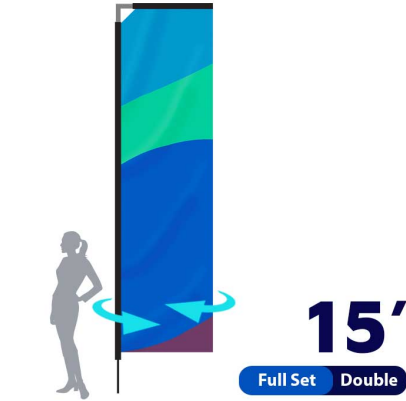

4 oz. Polyester Flag Material
High Resolution Digitally Printed At 720 x 720
Dye Sublimation
Scratch Resistant
Washable

Package includes:

Hardware (ground stake to fit to your pole set)
Full Color Print

SKU: 7461-D

RECTANGLE FLAG . DOUBLE SIDED . 11.8FT . FULL SET

Turnaround:

- Standard 1 Business Day Turnaround

Material:

4 oz. Polyester Flag Material
High Resolution Digitally Printed At 720 x 720
Dye Sublimation
Scratch Resistant
Washable

Package includes:

Hardware (ground stake to fit to your pole set)
Full Color Print

SKU: 6115-D

RECTANGLE FLAG . DOUBLE SIDED . 15FT . FULL SET

Turnaround:

- Standard 1 Business Day Turnaround

Material:

4 oz. Polyester Flag Material
High Resolution Digitally Printed At 720 x 720
Dye Sublimation
Scratch Resistant
Washable

Package includes:

Hardware (ground stake to fit to your pole set)
Full Color Print

SKU: 2196-D

RECTANGLE FLAG . SINGLE SIDED . 15FT . FULL SET

Turnaround:

- Standard 1 Business Day Turnaround

Material:

4 oz. Polyester Flag Material
High Resolution Digitally Printed At 720 x 720
Dye Sublimation
Scratch Resistant
Washable