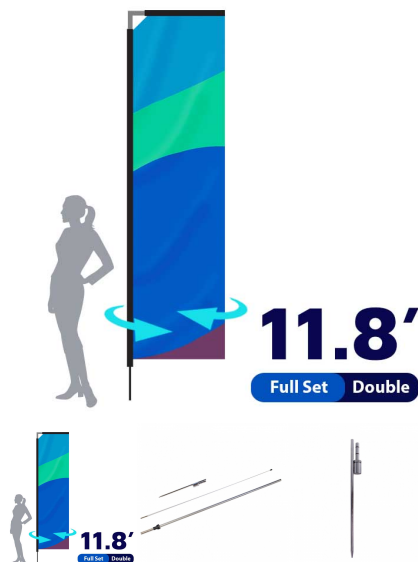

TABLE OF CONTENTS

Rectangle Flags . Full Set 2

RECTANGLE FLAGS . FULL SET

FREE Shipping on ALL PRODUCTS

RECTANGLE FLAG . DOUBLE SIDED . 8.5FT . FULL SET

Turnaround:

- Standard 1 Business Day Turnaround

Material:

4 oz. Polyester Flag Material
High Resolution Digitally Printed At 720 x 720
Dye Sublimation
Scratch Resistant
Washable

Package includes:

Hardware (ground stake to fit to your pole set)
Full Color Print

SKU: 7461-D

RECTANGLE FLAG . DOUBLE SIDED . 11.8FT . FULL SET

Turnaround:

- Standard 1 Business Day Turnaround

Material:

4 oz. Polyester Flag Material
High Resolution Digitally Printed At 720 x 720
Dye Sublimation
Scratch Resistant
Washable

Package includes:

Hardware (ground stake to fit to your pole set)
Full Color Print

SKU: 6115-D

RECTANGLE FLAG . DOUBLE SIDED . 15FT . FULL SET

Turnaround:

- Standard 1 Business Day Turnaround

Material:

4 oz. Polyester Flag Material
High Resolution Digitally Printed At 720 x 720
Dye Sublimation
Scratch Resistant
Washable