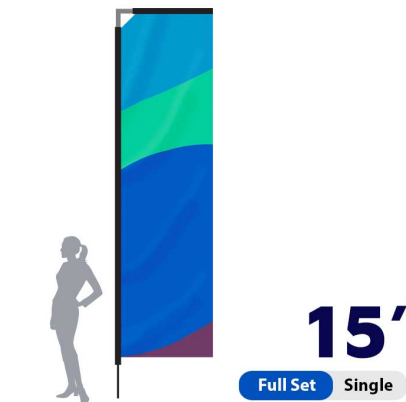

SKU: 7461-D

RECTANGLE FLAG . DOUBLE SIDED . 11.8FT . FULL SET

Turnaround:

- Standard 1 Business Day Turnaround

Material:

4 oz. Polyester Flag Material
High Resolution Digitally Printed At 720 x 720
Dye Sublimation
Scratch Resistant
Washable

Package includes:

Hardware (ground stake to fit to your pole set)
Full Color Print

SKU: 6115-D

RECTANGLE FLAG . DOUBLE SIDED . 15FT . FULL SET

Turnaround:

- Standard 1 Business Day Turnaround

Material:

4 oz. Polyester Flag Material
High Resolution Digitally Printed At 720 x 720
Dye Sublimation
Scratch Resistant
Washable

Package includes:

Hardware (ground stake to fit to your pole set)
Full Color Print

SKU: 2196-D

RECTANGLE FLAG . SINGLE SIDED . 15FT . FULL SET

Turnaround:

- Standard 1 Business Day Turnaround

Material:

4 oz. Polyester Flag Material
High Resolution Digitally Printed At 720 x 720
Dye Sublimation
Scratch Resistant
Washable

Package includes:

Hardware (ground stake to fit to your pole set)
Full Color Print

SKU: 2196-S

RECTANGLE FLAG . SINGLE SIDED . 8.5FT . FULL SET

Turnaround:

- Standard 1 Business Day Turnaround

Material:

4 oz. Polyester Flag Material
High Resolution Digitally Printed At 720 x 720
Dye Sublimation
Scratch Resistant
Washable