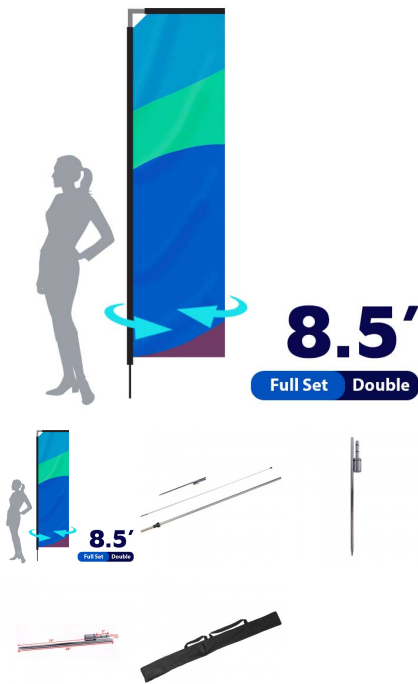

RECTANGLE FLAGS . FULL SET

FREE Shipping on ALL PRODUCTS

RECTANGLE FLAG . DOUBLE SIDED . 8.5FT . FULL SET

Turnaround:

- Standard 1 Business Day Turnaround

Material:

4 oz. Polyester Flag Material
High Resolution Digitally Printed At 720 x 720
Dye Sublimation
Scratch Resistant
Washable

Package includes:

Hardware (ground stake to fit to your pole set)
Full Color Print

SKU: 7461-D