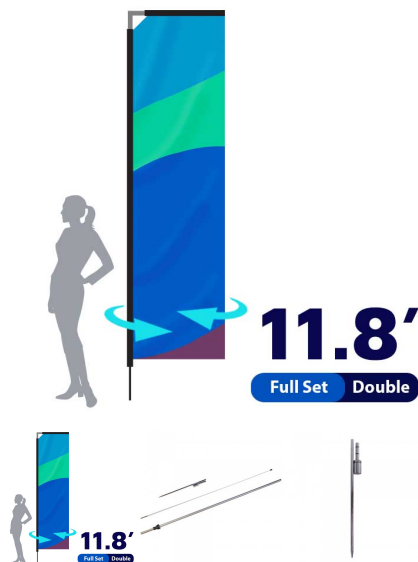

TABLE OF CONTENTS

Rectangle Flags . Full Set 2

RECTANGLE FLAGS . FULL SET

FREE Shipping on ALL PRODUCTS

RECTANGLE FLAG . DOUBLE SIDED . 8.5FT . FULL SET

Turnaround:

- Standard 1 Business Day Turnaround

Material:

4 oz. Polyester Flag Material
High Resolution Digitally Printed At 720 x 720
Dye Sublimation
Scratch Resistant
Washable

Package includes:

Hardware (ground stake to fit to your pole set)
Full Color Print

SKU: 7461-D

RECTANGLE FLAG . DOUBLE SIDED . 11.8FT . FULL SET

Turnaround:

- Standard 1 Business Day Turnaround

Material:

4 oz. Polyester Flag Material
High Resolution Digitally Printed At 720 x 720
Dye Sublimation
Scratch Resistant
Washable

Package includes:

Hardware (ground stake to fit to your pole set)
Full Color Print

SKU: 6115-D

RECTANGLE FLAG . DOUBLE SIDED . 15FT . FULL SET

Turnaround:

- Standard 1 Business Day Turnaround

Material:

4 oz. Polyester Flag Material
High Resolution Digitally Printed At 720 x 720
Dye Sublimation
Scratch Resistant
Washable