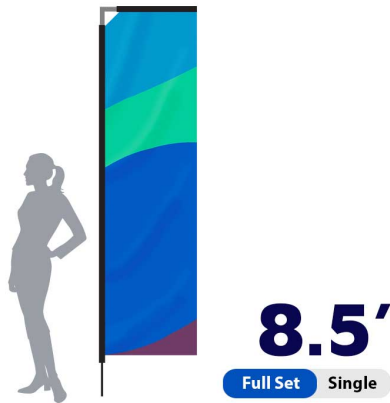

SKU: 7461-D

RECTANGLE FLAG . DOUBLE SIDED . 11.8FT . FULL SET

Turnaround:

- Standard 1 Business Day Turnaround

Material:

4 oz. Polyester Flag Material
High Resolution Digitally Printed At 720 x 720
Dye Sublimation
Scratch Resistant
Washable

Package includes:

Hardware (ground stake to fit to your pole set)
Full Color Print

SKU: 6115-D

RECTANGLE FLAG . DOUBLE SIDED . 15FT . FULL SET

Turnaround:

- Standard 1 Business Day Turnaround

Material:

4 oz. Polyester Flag Material
High Resolution Digitally Printed At 720 x 720
Dye Sublimation
Scratch Resistant
Washable

Package includes:

Hardware (ground stake to fit to your pole set)
Full Color Print

SKU: 2196-D

RECTANGLE FLAG . SINGLE SIDED . 15FT . FULL SET

Turnaround:

- Standard 1 Business Day Turnaround

Material:

4 oz. Polyester Flag Material
High Resolution Digitally Printed At 720 x 720
Dye Sublimation
Scratch Resistant
Washable

Package includes:

Hardware (ground stake to fit to your pole set)
Full Color Print

SKU: 2196-S

RECTANGLE FLAG . SINGLE SIDED . 8.5FT . FULL SET

Turnaround:

- Standard 1 Business Day Turnaround

Material:

4 oz. Polyester Flag Material
High Resolution Digitally Printed At 720 x 720
Dye Sublimation
Scratch Resistant
Washable