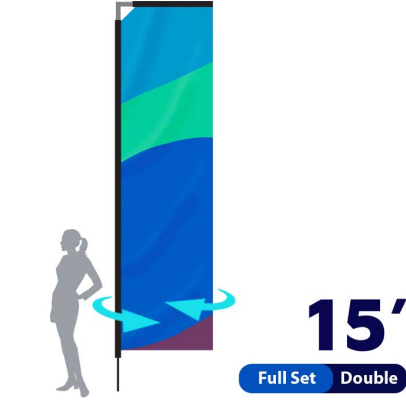

4 oz. Polyester Flag Material
High Resolution Digitally Printed At 720 x 720
Dye Sublimation
Scratch Resistant
Washable

Package includes:

Hardware (ground stake to fit to your pole set)
Full Color Print

SKU: 7461-D

RECTANGLE FLAG . DOUBLE SIDED . 11.8FT . FULL SET

Turnaround:

- Standard 1 Business Day Turnaround

Material:

4 oz. Polyester Flag Material
High Resolution Digitally Printed At 720 x 720
Dye Sublimation
Scratch Resistant
Washable

Package includes:

Hardware (ground stake to fit to your pole set)
Full Color Print

SKU: 6115-D

RECTANGLE FLAG . DOUBLE SIDED . 15FT . FULL SET

Turnaround:

- Standard 1 Business Day Turnaround

Material:

4 oz. Polyester Flag Material
High Resolution Digitally Printed At 720 x 720
Dye Sublimation
Scratch Resistant
Washable

Package includes:

Hardware (ground stake to fit to your pole set)
Full Color Print

SKU: 2196-D

RECTANGLE FLAG . SINGLE SIDED . 15FT . FULL SET

Turnaround:

- Standard 1 Business Day Turnaround

Material:

4 oz. Polyester Flag Material
High Resolution Digitally Printed At 720 x 720
Dye Sublimation
Scratch Resistant
Washable