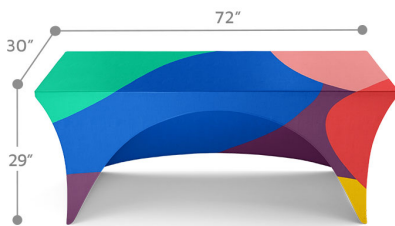

STRETCH TABLE THROW . 6FT . 3 SIDED

Turnaround:

- Standard 2 Business Days Turnaround

Material:

High resolution full color digitally printed at 720 x 720
Dye sublimation
Scratch resistant
Washable

SKU: 8460