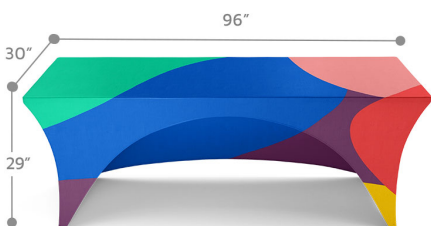

Material:

High resolution full color digitally printed at 720 x 720
Dye sublimation
Scratch resistant
Washable

SKU: 1092