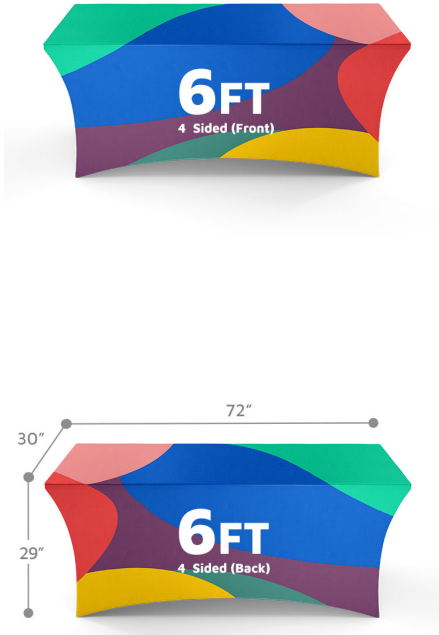

STRETCH TABLE THROW . 6FT . 4 SIDED

Turnaround:

- Standard 2 Business Days Turnaround

Features:

- **Display Dimension:** 71.5" W x 30.5" H x 28.5" D
- **Graphic Dimensions:** 131.5" W x 90.5" H
- **Graphic Material:** Multi Stretch
- **Graphic Finishing:** Dye - Sublimation Printing
- **Display Construction:** Edges Sewn
- **Compatible Table Size:** 72" L x 30" W x 29" H
- **Weight:** 4 lbs
- **Dimensions:** 20" H x 10" W x 6" D

SKU: 8460-1

STRETCH TABLE THROW . 8FT . 4 SIDED

Turnaround:

- Standard 2 Business Days Turnaround

Features:

- **Display Dimension:** 95" W x 30.5" H x 28.5" D
- **Graphic Dimensions:** 155" W x 90.5" H
- **Graphic Material:** Fabric
- **Graphic Finishing:** Dye - Sublimation Printing
- **Display Construction:** Edges Sewn
- **Compatible Table Size:** 8ft Table: 96" L x 30" W x 29" H
- **Weight:** 4 lbs
- **Dimensions:** 20" H x 10" W x 6" D

SKU: 1092-1