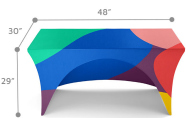

STRETCH . TABLE THROWS

Free Shipping On All Products

STRETCH TABLE THROW . 4FT . 3 SIDED

Turnaround:

- Standard 2 Business Days Turnaround

Features:

- **Display Dimension:** 48"W x 29"H x 30"D
- **Graphic Dimensions:** 48"W x 29.5"H
- **Graphic Material:** Multi Stretch
- **Graphic Finishing Dye:** - Sub Printing
- **Display Construction:** Edges Sewn
- **Compatible Table Size:** 4ft Table: 48"W x 29"H x 30"D
- **Shipping Weight:** 2 lbs
- **Shipping Dimensions:** 16" H x 12" W x 6"D

SKU: 5817-1