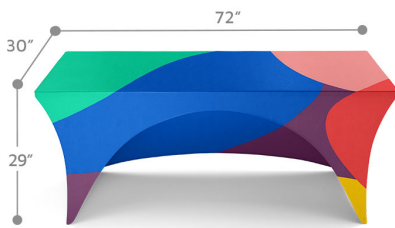

STRETCH TABLE THROW . 6FT . 3 SIDED

Turnaround:

- Standard 2 Business Days Turnaround

Material:

High resolution full color digitally printed at 720 x 720
Dye sublimation
Scratch resistant
Washable

SKU: 8460