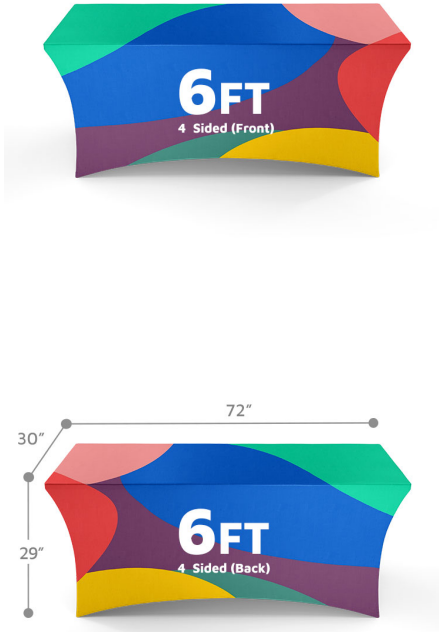

STRETCH TABLE THROW . 6FT . 4 SIDED

Turnaround:

- Standard 2 Business Days Turnaround

Features:

- **Display Dimension:** 71.5" W x 30.5" H x 28.5" D
- **Graphic Dimensions:** 131.5" W x 90.5" H
- **Graphic Material:** Multi Stretch
- **Graphic Finishing:** Dye - Sublimation Printing
- **Display Construction:** Edges Sewn
- **Compatible Table Size:** 72" L x 30" W x 29" H
- **Weight:** 4 lbs
- **Dimensions:** 20" H x 10" W x 6" D

SKU: 8460-1

STRETCH TABLE THROW . 8FT . 4 SIDED

Turnaround:

- Standard 2 Business Days Turnaround

Features:

- **Display Dimension:** 95" W x 30.5" H x 28.5" D
- **Graphic Dimensions:** 155" W x 90.5" H
- **Graphic Material:** Fabric
- **Graphic Finishing:** Dye - Sublimation Printing
- **Display Construction:** Edges Sewn
- **Compatible Table Size:** 8ft Table: 96" L x 30" W x 29" H
- **Weight:** 4 lbs
- **Dimensions:** 20" H x 10" W x 6" D

SKU: 1092-1