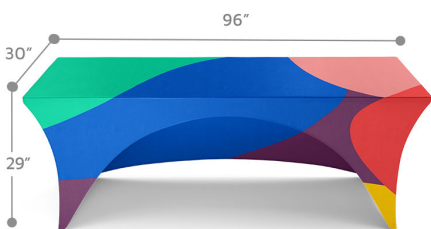

Material:

High resolution full color digitally printed at 720 x 720
Dye sublimation
Scratch resistant
Washable

SKU: 1092