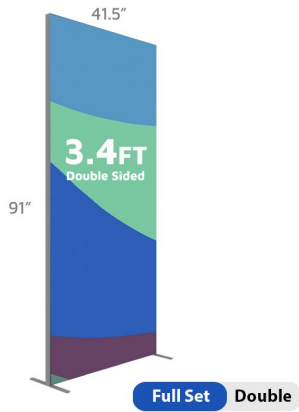

Misc:

Includes travel bag
Pillowcase style graphics
Single or double sided graphic display

SKU: CUBE-20ft-1