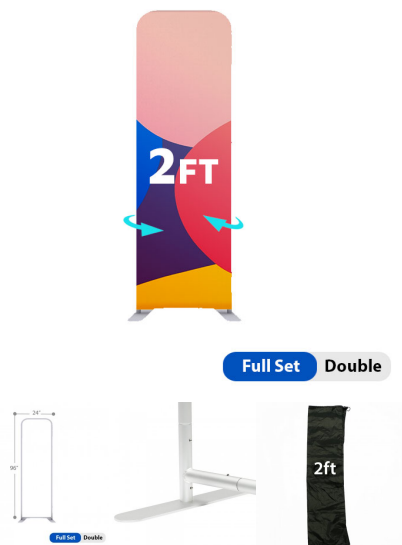

Graphic Only Include:

(1) Single or Double Sided Graphic

20ft x 10ft Features:

Display Dimensions: 240"W x 120"H x 18"D
Template Dimensions Single Sided: 137.75"W x 60"H (50% Scale)
Template Dimensions Double Sided: 128.625"W x 30"H (25% Scale)

- **Material:** Stretch Fabric
- **Display Size:** 39.5"W x 88.5"H x 10.25"D
- **Template Size:** 41.5"W x 91"H
- **Shipping Dimensions:** 47.25"W x 4"H x 10.25"D
- **Shipping Weight:** 16 lbs (frames and graphics)

SKU: TB-4ft-2-1

FABRIC TUBE STAND . 2FT . FULL SET . DOUBLE SIDED

Turnaround:

- Standard 2 Business Days Turnaround

Includes:

- (1) Top cross bar - 2ft. straight
- (1) Bottom cross bar - 2ft.
- (2) 3-section 64" pole
- (2) Bottom cross bar L shape connector
- (1) Single foot - 34mm
- (1) Soft Bag - 2ft.
- (1) Double-Sided Graphic

Features:

- **Material:** Stretch Fabric
- **Display Size:** 24"W x 90"H x 18.75"D
- **Template Size:** 25"W x 89.5"H
- **Shipping Dimensions:** 41"W x 12"H x 4"D
- **Shipping Weight:** 16 lbs (frames and graphics)