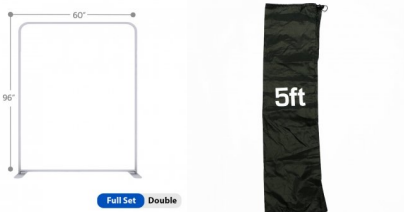

Full Set Double

FABRIC TUBE STAND . 5FT . FULL SET . DOUBLE SIDED

Turnaround:

- Standard 2 Business Days Turnaround

Includes:

- (1) Top cross bar - 5ft. straight
- (1) Bottom cross bar - 5ft.
- (2) 3-section 64" pole
- (2) Bottom cross bar L shape connector
- (2) Single foot - 34mm
- (1) Soft Bag - 5ft.
- (1) Single-Sided Graphic

Features:

- **Material:** Stretch Fabric
- **Display Size:** 60"W x 90"H x 18.75"D
- **Template Size:** 60.75"W x 89.5"H
- **Shipping Dimensions:** 41"W x 12"H x 4"D
- **Shipping Weight:** 17 lbs (frames and graphics)

SKU: TB-5ft-2