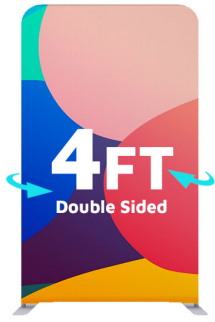

Full Set Double