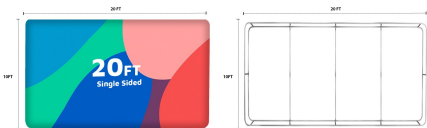

TUBE . STANDS . FULL SET

Free Shipping On All Products

THE CUBE . 20FT . FULL SET . SINGLE SIDED

20ft x 10ft

Graphic Packages Include:
(4) 54" Tube w/2 Connectors
(12) 54" Tube w/1 Connector
(4) 48" Tube w/1 Connector
(4) 48" Tube
(3) Vertical Support Tube - Top
(3) Vertical Support Tube - Bottom
(8) Union Tubes
(6) Union Tube w/Hole
(8) Curved Corner Tubes
(1) Travel Bag
(1) Single or Double Sided Graphic

Hardware Only Include:

(4) 54" Tube w/2 Connectors
(12) 54" Tube w/1 Connector
(4) 48" Tube w/1 Connector
(4) 48" Tube
(3) Vertical Support Tube - Top
(3) Vertical Support Tube - Bottom
(8) Union Tubes
(6) Union Tube w/Hole
(8) Curved Corner Tubes
(1) Travel Bag

Graphic Only Include:

(1) Single or Double Sided Graphic

20ft x 10ft Features:

Display Dimensions: 240"W x 120"H x 18"D
Template Dimensions Single Sided: 137.75"W x 60"H (50% Scale)
Template Dimensions Double Sided: 128.625"W x 30"H (25% Scale)

Shipping Weight:

57 lbs (Graphic Package) 45 lbs (Hardware Only) 12 lbs (Graphic Only)

Shipping Dimensions:

58"L x 14"W x 10"H (Graphic Package) 58"L x 14"W x 10"H (Hardware Only) Poly Bag (Graphic Only)
Graphic Material: Stretch Fabric (FAB-STRETCH)
Printing Process: Paper Transfer Dye Sublimation

Full Set

Full Set

Full Set