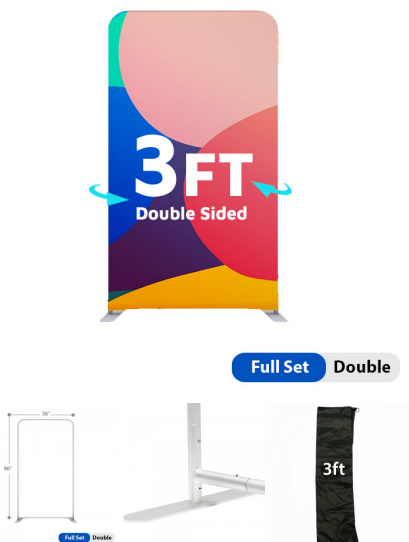

FABRIC TUBE STAND . 3FT . FULL SET . DOUBLE SIDED

Turnaround:

- Standard 2 Business Days Turnaround

Includes:

- (1) Top cross bar - 3ft. straight
- (1) Bottom cross bar - 3ft.
- (2) 3-section 64" pole
- (2) Bottom cross bar L shape connector
- (2) Single foot - 34mm
- (1) Soft Bag - 3ft.
- (1) Single-Sided Graphic

Features:

- **Material:** Stretch Fabric
- **Display Size:** 36"W x 90"H x 18.75"D