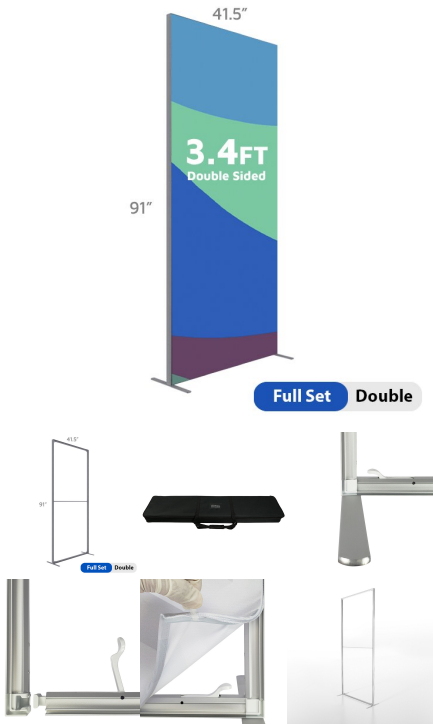

Q-WALL FABRIC STAND . 3.4FT . FULL SET . DOUBLE SIDED

Turnaround:

- Standard 2 Business Days Turnaround

Graphic Package Includes:

- (2) Q-Wall Dye Sub Fabric Graphics
- (2) Horizontal Profiles
- (2) Vertical Profile Top
- (2) Vertical Profile Bottom
- (1) Brace Rod
- (2) Foot (full)
- (1) Travel Bag
- **Material:** Stretch Fabric
- **Display Size:** 39.5"W x 88.5"H x 10.25"D
- **Template Size:** 41.5"W x 91"H
- **Shipping Dimensions:** 47.25"W x 4"H x 10.25"D
- **Shipping Weight:** 16 lbs (frames and graphics)

SKU: TB-4ft-2-1

FABRIC TUBE STAND . 2FT . FULL SET . DOUBLE SIDED

Turnaround:

- Standard 2 Business Days Turnaround

Includes:

- (1) Top cross bar - 2ft. straight
- (1) Bottom cross bar - 2ft.
- (2) 3-section 64" pole
- (2) Bottom cross bar L shape connector
- (1) Single foot - 34mm
- (1) Soft Bag - 2ft.
- (1) Double-Sided Graphic

Features:

- **Material:** Stretch Fabric
- **Display Size:** 24"W x 90"H x 18.75"D
- **Template Size:** 25"W x 89.5"H
- **Shipping Dimensions:** 41"W x 12"H x 4"D
- **Shipping Weight:** 16 lbs (frames and graphics)